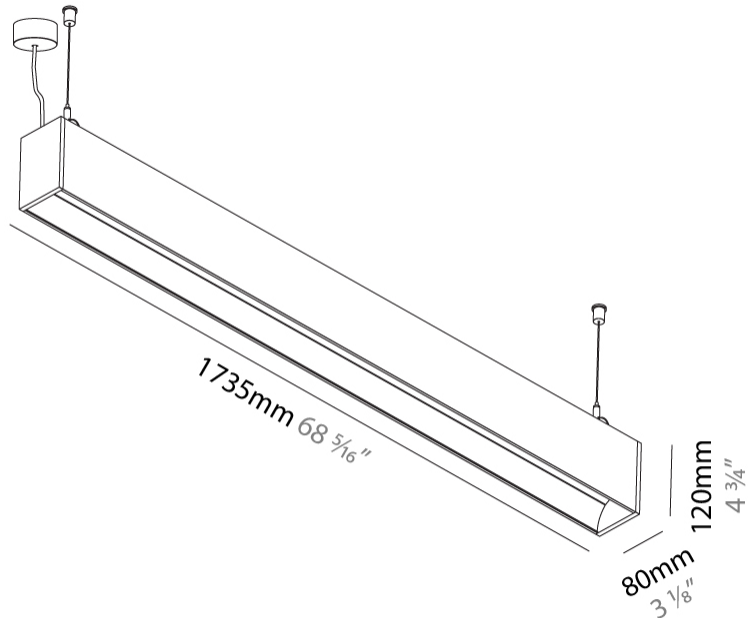

GENERAL

Series: Groove
Subseries: Groove Square
Brand: Prolight
Division: Architectural
Mounting Type: Suspension
Mounting Location: Ceiling
Subcategory: Profile

PHYSICAL

Shape: Rectangle
Length (mm): 1735
Length (in): 68 5/16
Width (mm): 80
Width (in): 3 1/8
Height (mm): 120
Height (in): 4 3/4
Max. Overall Height (mm): 2120
Max. Overall Height (in): 83 7/16
Light Distribution: Direct
Weight (kg): 7.787
Weight (lbs): 17.167
Diffuser: PMMA - Opal
Fixture Finish: ANA / SSR / BKV / CWI / CRY / HAB / MSR / UFT / ITA / RUA / OGR / FTG / MYG / RWR / LOD / PUS / FRO / FUP / KIA / POP / BLS / SPG / MEY / GOH / GUM / CHC / COM / ABZ / JAG / OBR / MOS / ROR
Fixture Material: Aluminum
Cable Details: 2000mm or 4000mm Transparent Cable
Upon Request: Cable colour - White / Black / Orange / Red

ELECTRICAL

Lamp Type: LED (Zhaga Standard)
Input Wattage (W): 30.4
Total Output Wattage (W): 24 / 19.2 (3500K)
Dimming: 0-10V Dimming / Phase Dimming (120Vac Only)
Driver Included: Yes
Driver Location: Integrated
Driver Type: Constant Current - 120 / 277Vac
Driver Class: Class 2
Input Voltage (V): 120 - 277
Constant Current (MA): 350 / 600 (3500K)

LED

Color Temperature (°K): 3000 / 3500 / 4000
Max. Delivered Lumen (lm): 2050 / 2127 / 2170
CRI: >90 CRI
Lamp Life (hrs): 50000

OPTICAL

RATINGS AND CERTIFICATIONS

Certified By: Certified for North American Standards
IP rating: IP20